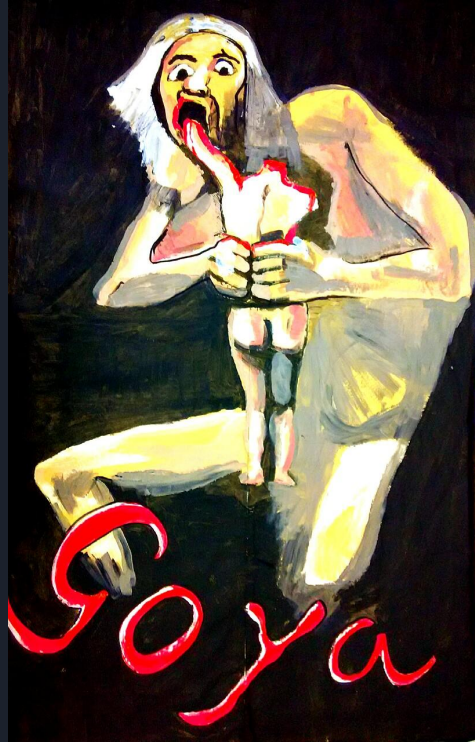

MACSI

MUSEU D'ART CONTEMPORANI AL SERRA D'IRTA

2nd Presentation

index

Artists:

Andy Goldsworthy: installation, land art

Eva Lootz: sculpture, photography, installation, video art and drawing

Sergi Quiñonero: visual poetry, performance, land art

VIDEO / INSTALLATION

SCULPTURE

PHOTOGRAPHY

GRAFFITI

PAINTINGS

others

2/5

Let's go to WORK!!