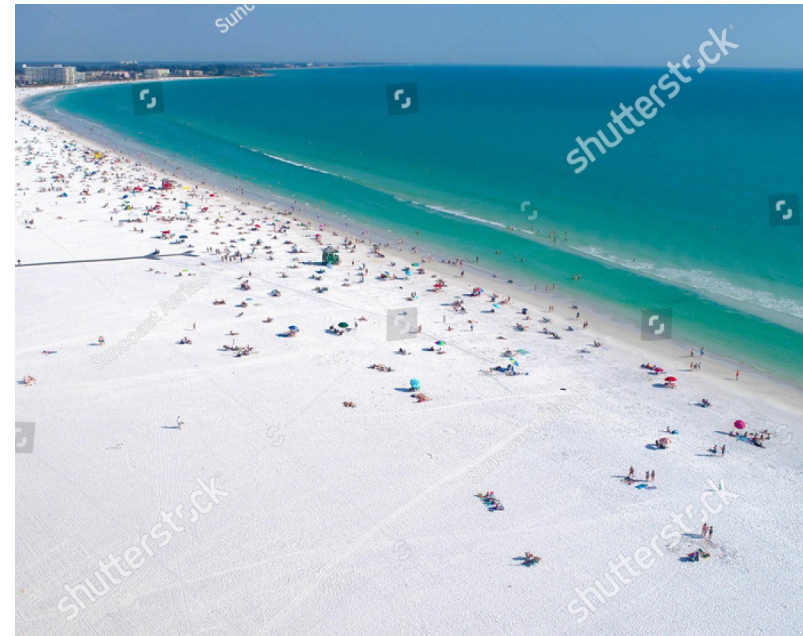

CHICAGO

In the morning:

- Millennium park.
- Buekinham Fountain.

In the afternoon:

- Chicago theatre.
- Art institute.

CALIFORNIA

In the morning :

- Yosemite National Park.
- Sequoia National Park and Kings Canyon.

In the afternoon:

- Santa Monica and Venice beaches.
- The City of San Francisco.

CALIFORNIA REPUBLIC

LOS ÁNGELES

In the morning:

- Hall of fame.
- Sign of Hollywood.

In the afternoon:

- Universal Studios.
- Pasadena.

FLORIDA

In the morning:

- Kennedy space center.
- San Agustín and the Castle of San Marcos.

In the afternoon:

- Siesta Key Beach.
- National park Dry Tortugas.

COLORADO

In the morning:

- National park Mesa Verde.
- Benson Park Sculpture Garden.

In the afternoon:

- Silverton-Durango Narrow Gauge Railroad.
- Cheyenne Mountain Zoo.

WASHINGTON

In the morning :

- The White House.
- The Capitol.

-In the afternoon :

- National Air and Space Museum.
- National Museum of Natural History .