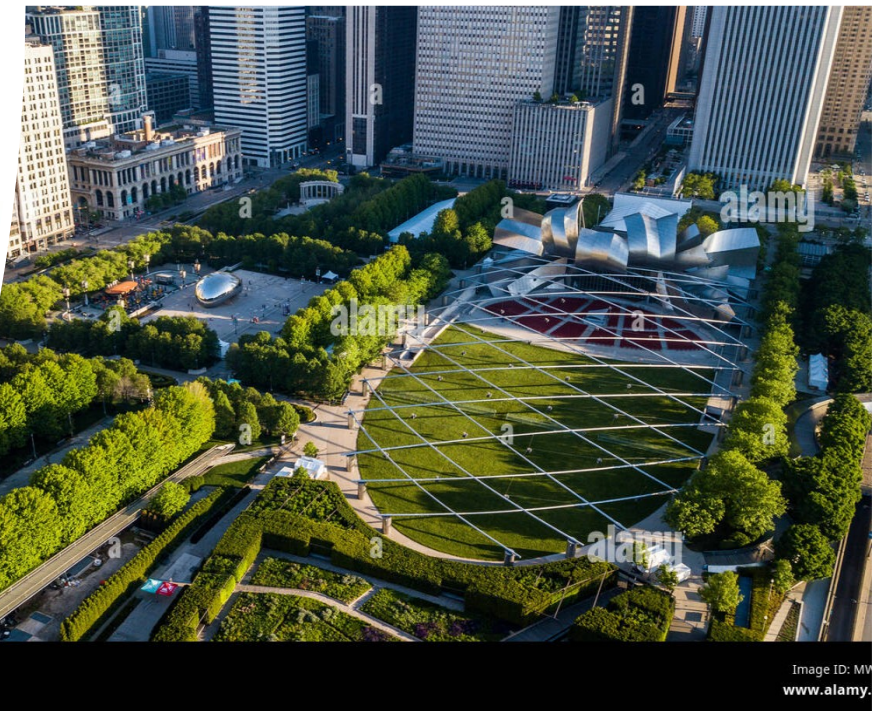

ALL ABOUT THE USA

WORK MADE BY:
LEIRE FRANCÉS LICERÁN
DAVID MOLINA AMORÓS
FIDEL FRANCÉS PASTOR
SABELA BENEYTO SILVESTRE

NEW YORK

In the morning:

- Empire State building.
- Central Park.

In the afternoon:

- Brooklyn bridge.
- Times Square.
- Staten Island.

CHICAGO

In the morning:

- Millennium park.
- Buekinham Fountain.

In the afternoon:

- Chicago theatre.
- Art institute.

CALIFORNIA

In the morning :

- Yosemite National Park.
- Sequoia National Park and Kings Canyon.

FLORIDA

In the morning:

- Kennedy space center.
- San Agustín and the Castle of San Marcos.

In the afternoon:

- Siesta Key Beach.
- National park Dry Tortugas.

COLORADO

In the morning:

- National park Mesa Verde.
- Benson Park Sculpture Garden.

In the afternoon:

- Silverton-Durango Narrow Gauge Railroad.
- Cheyenne Mountain Zoo.

WASHINGTON

In the morning :

- The White House.
- The Capitol.

-In the afternoon :

- National Air and Space Museum.
- National Museum of Natural History .