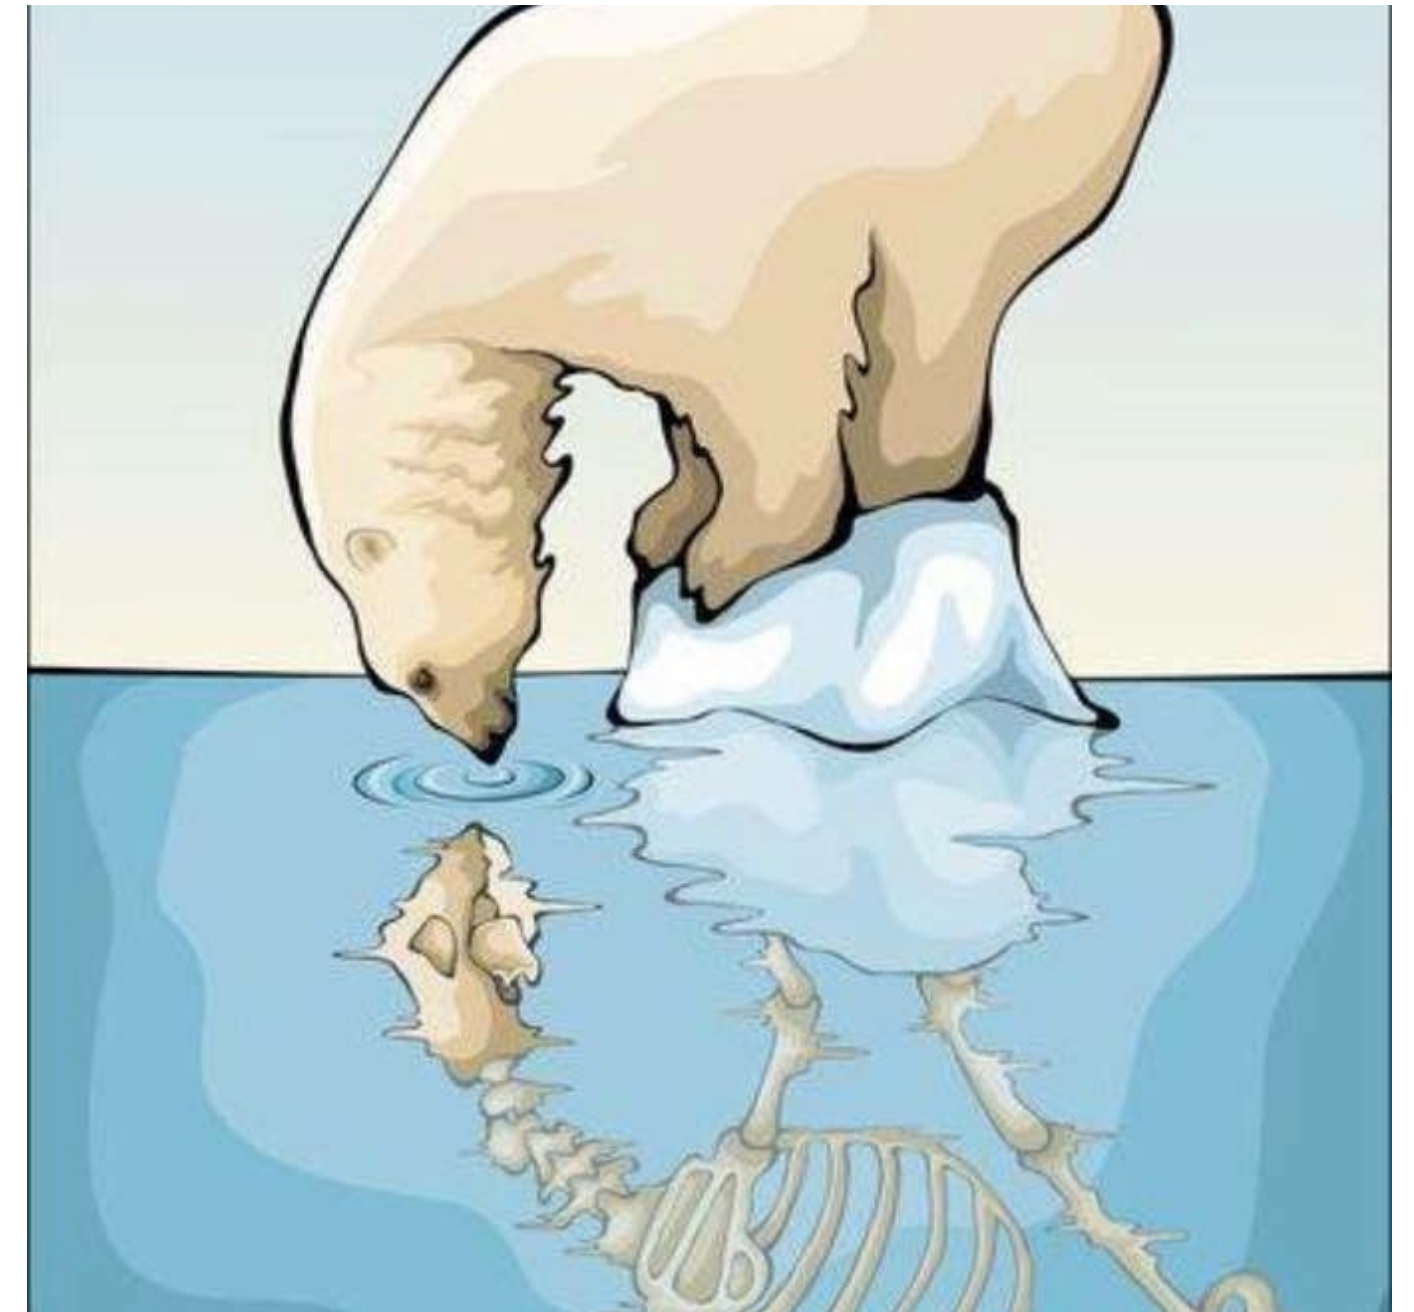

The repercussions for the sea

Climate change causes sudden increases in temperature and acidification that can lead to the loss of marine habitats and species, and changes in currents and warming of waters that are changing the distribution of fish stocks and altering the structure of ecosystems.