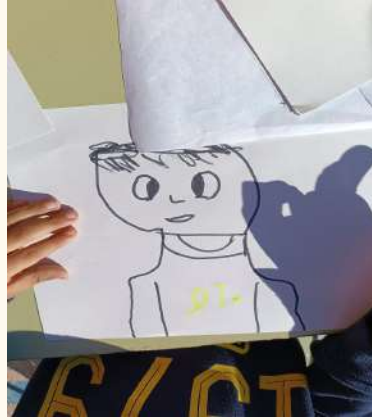

The background features a stylized autumn landscape. On the left, a tree with orange and brown foliage stands on a yellowish-brown hill. On the right, a tree with yellow and green foliage stands on a green hill. The ground is depicted with soft, watercolor-like washes of yellow, green, and brown. Several brown and orange leaves are scattered throughout the scene, some appearing to fall from above. The overall style is soft and artistic, typical of children's educational materials.

NOVEMBRE

..PELÍCULA - DELREVÉS

Mural reciclaje otoñal

PINTURA CREATIVA

Fiestas Patronales

DIBUJOS PEÑA

PELVERA "COCO"

CARICATURAS

PALOS DE LLUVIA

CREATIVIDAD

ANDY WARHOL POP ART

EL POP ART SE CARACTERIZA POR SU ESTILO VISUAL LLAMATIVO Y COLORIDO. ANDY WARHOL FUE EL ARTISTA MÁS ICÓNICO DEL POP ART

ANDY WARHOL INFANTOL

PRIMARIA

PINTURAS CON HOJAS