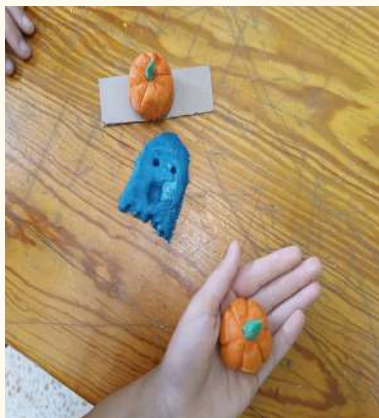

EL REGRESO DE LAS BRUJAS

ACTIVIDADES

ARAÑAS

Plastilina HALLOWEEN

Picasso art

ENSALADA DE CÍRCULOS

Leones de reciclaje

ART-INFANTIL

The background features a stylized autumn landscape. On the left, a tree with orange and brown foliage stands on a yellowish-brown hill. On the right, a tree with yellow and green foliage stands on a green hill. The ground is depicted with soft, watercolor-like washes of yellow, green, and brown. Several brown and orange leaves are scattered throughout the scene, some appearing to fall from above. The overall style is soft and artistic, typical of children's educational materials.