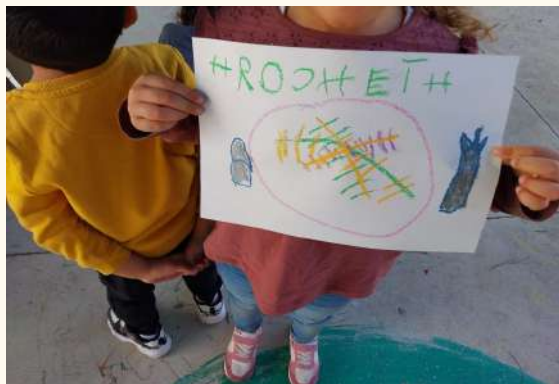

BANCO

noña

SNOPY

NUBE

Escudo

Rana

dibujo

halloween

EL REGRESO DE LAS BRUJAS

ACTIVIDADES

ARAÑAS

Plastilina HALLOWEEN

Picasso art

ENSALADA DE CÍRCULOS

Leones de reciclaje

ART-INFANTIL

The background features a stylized autumn landscape. On the left, a tree with orange and brown foliage stands on a yellowish-brown hill. On the right, a tree with yellow and green foliage stands on a green hill. The ground is depicted with soft, watercolor-like washes of yellow, green, and brown. Several brown and orange leaves are scattered throughout the scene, some appearing to fall from above. The overall style is soft and artistic, typical of children's educational materials.