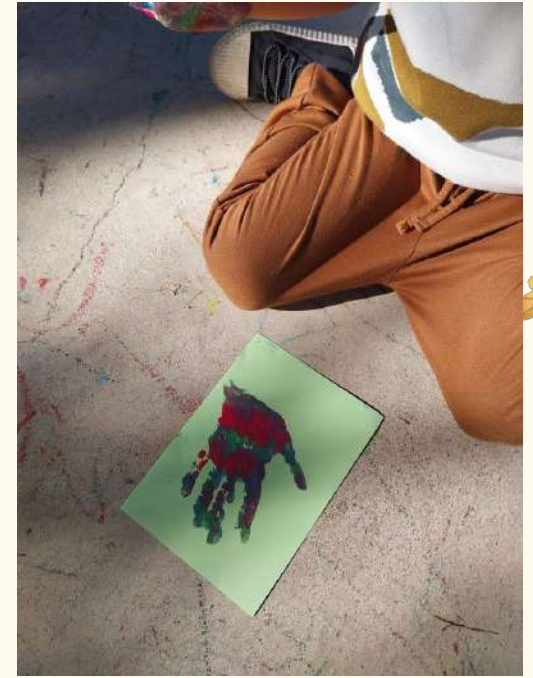

The background features a stylized autumn landscape. On the left, a tree with orange and brown foliage stands on a yellowish-brown hill. On the right, a tree with yellow and green foliage stands on a green hill. The ground is depicted with soft, watercolor-like washes of yellow, green, and brown. Several brown and orange leaves are scattered throughout the scene, some appearing to fall from above. The overall style is soft and artistic, typical of children's educational materials.

PALOS DE LLUVIA

CREATIVIDAD

ANDY WARHOL POP ART

EL POP ART SE CARACTERIZA POR SU ESTILO VISUAL LLAMATIVO Y COLORIDO. ANDY WARHOL FUE EL ARTISTA MÁS ICÓNICO DEL POP ART

ANDY WARHOL INFANTOL

PRIMARIA

PINTURAS CON HOJAS

A watercolor-style illustration of an autumn landscape. On the left, a tree with yellow and green foliage stands on a yellow hill. In the center, there are rolling green hills. On the right, a green hill features two pumpkins (one orange, one green) and a small acorn. Several brown leaves are scattered throughout the scene, some appearing to fall from the top.