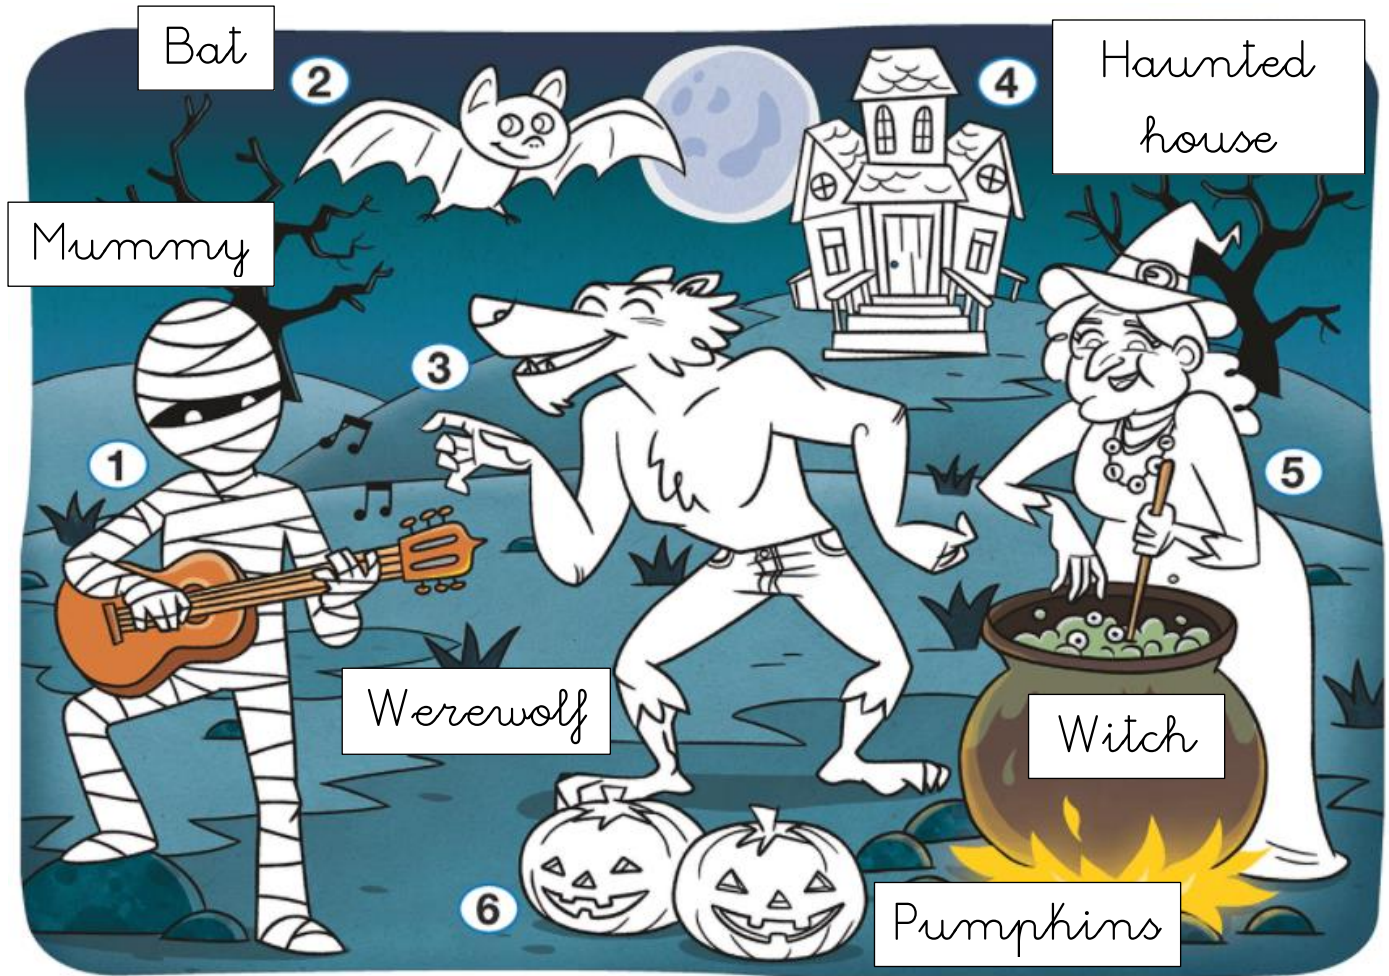

NAME: _____ DATE: _____

HALLOWEEN FESTIVAL

① __um__

② __t

③ __re o__

④ haun__d h__s

⑤ w__t__h

⑥ p__k__ns

VAMPIRE	WITCH	MONSTER	GHOST
SKELETON	HALLOWEEN	SPIDER	ZOMBIE
SWEETS	MUMMY	BAT	TRICK

H	O	M	D	A	W	I	T	C	H
A	M	O	G	S	W	E	E	T	S
L	O	N	N	T	R	E	A	T	G
L	M	S	P	I	D	E	R	Y	H
O	M	T	Z	O	M	B	I	E	O
W	Y	E	J	I	B	A	T	A	S
E	S	R	D	T	R	I	C	K	T
E	H	V	A	M	P	I	R	E	M
N	S	K	E	L	E	T	O	N	P

1. Draw and colour the Halloween characters:

It is easy 😊 OK 😐 difficult ☹️